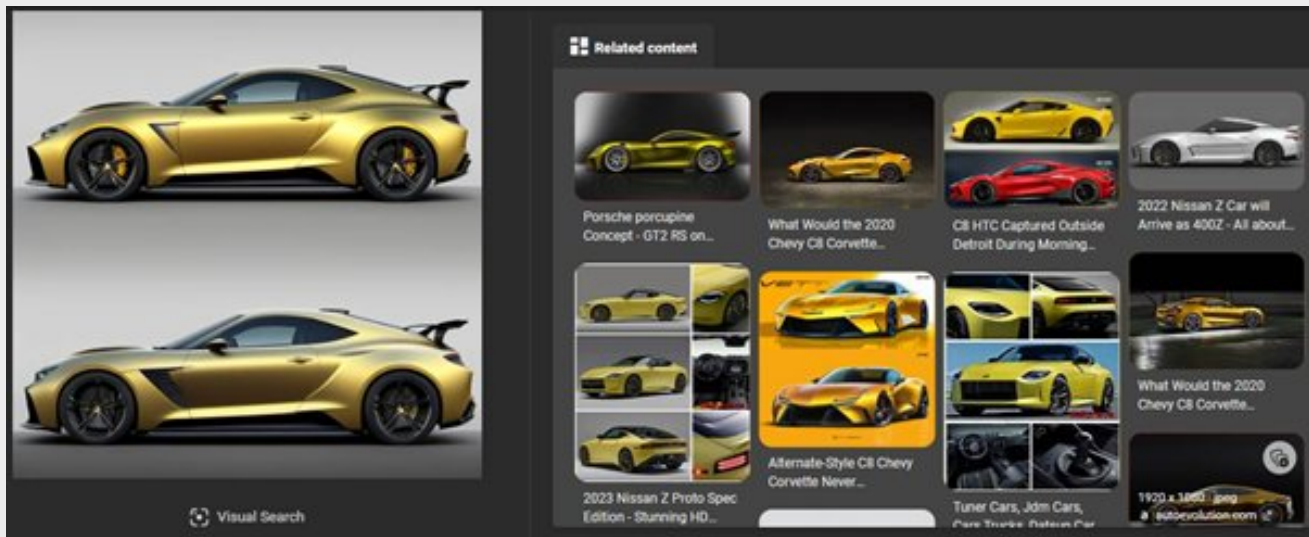

When we used Microsoft Bing's Visual Search to look for images resembling those generated by Playground AI for cars, the search results displayed pictures of sports cars from well-known brands like

Porsche, Nissan, Tesla, Ferrari, Mazda, Aston Martin, Jaguar

and more. This indicates the possibility that the designs of these sports cars employ the concept of the golden angle or golden ratio in their sketches.

Source:

- (1) Playground - free-to-use online AI image creator. <https://playgroundai.com/>.
- (2) Complete guide to AI image creation with Playground AI - Speechify. <https://speechify.com/blog/playground-ai/>.
- (3) Playground AI - AI tool. <https://tools.aipowerlab.io/tools/playground-ai>.
- (4) How To Use the Golden Ratio in Art Composition & Design. <https://artignition.com/golden-ratio-in-art/>