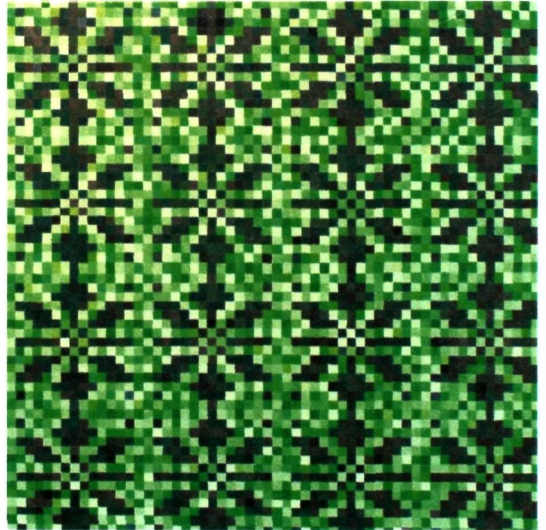

RONA

Siti Maisarah binti Kamarul Bahrain
(2012794033) | Warm and Cool Colour
Acrylic on Canvas | 61 cm x 61 cm
2014