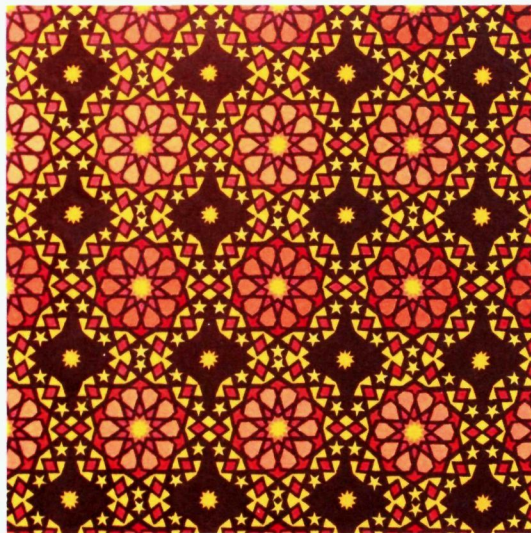

RONA

Warm and Cool Colour | Acrylic on
Canvas | 61 cm x 61 cm | 2014