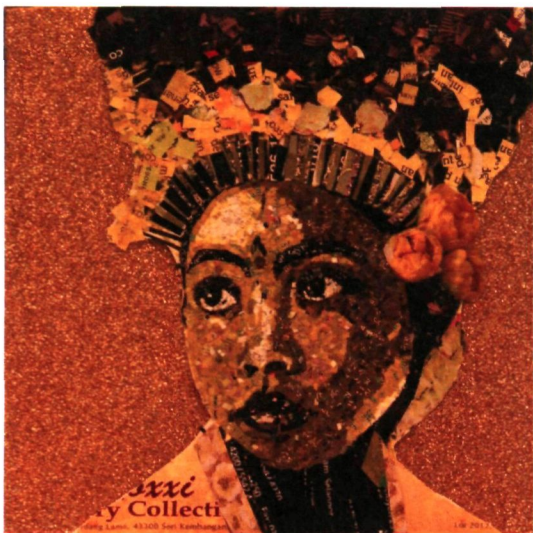

RONA

Hanim binti Md Noor (2012790421)
Monochromatic Collage | Mixed Media
on Plywood | 20.5 cm x 20.5 cm | 2014