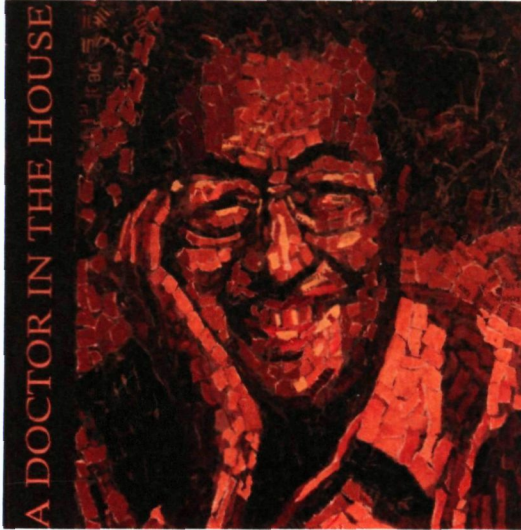

RONA

Nedzarul bin Mohd Nawiah (2011271672)
Monochromatic Collage | Mixed Media
on Plywood | 20.5 cm x 20.5 cm | 2014