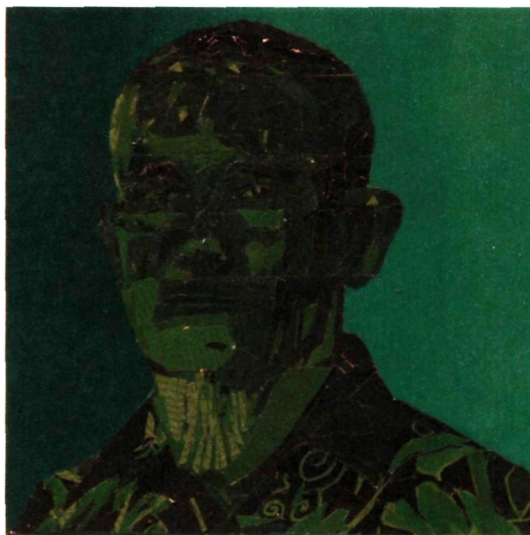

RONA

Ahmad Zaki bin Ibrahim (2012596067)
Monochromatic Collage | Mixed Media
on Plywood | 20.5 cm x 20.5 cm | 2014