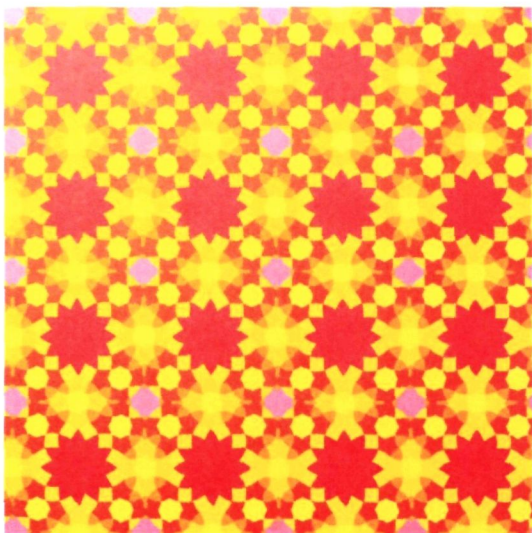

RONA

Warm and Cool Colour | Acrylic on
Canvas | 61 cm x 61 cm | 2014