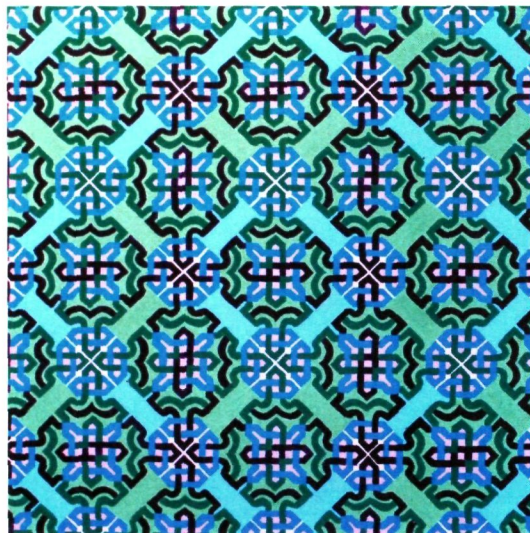

RONA

Nor Fazlida binti Zainuddin (2012672824)
Warm and Cool Colour | Acrylic on
Canvas | 61 cm x 61 cm | 2014