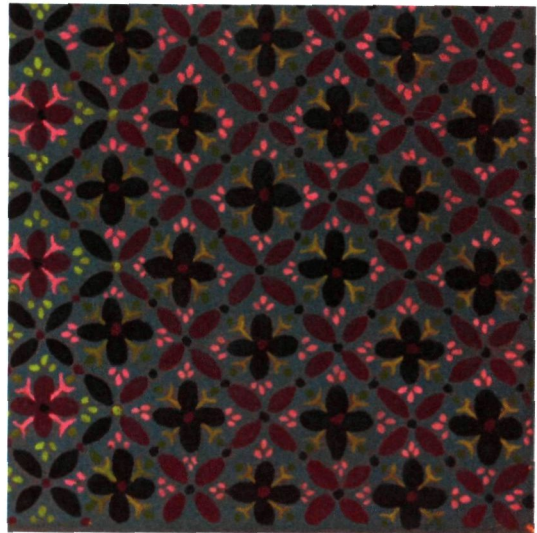

RONA

Ahmad Syayuti bin Razak (2012372093)
Warm and Cool Colour
Acrylic on Canvas | 30 cm x 30 cm
2014