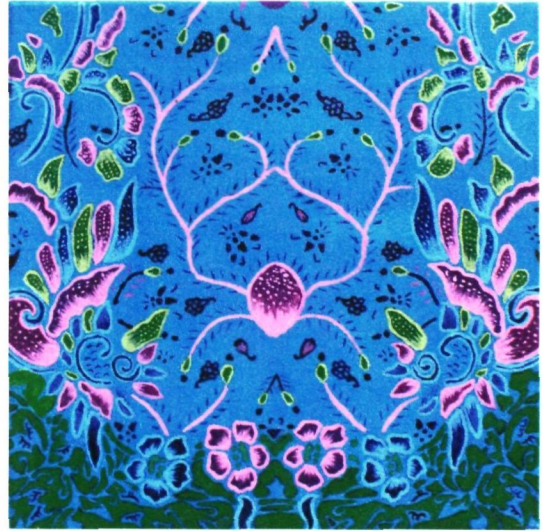

RONA

Mohammad Azwan bin Alliman
(2012354723) | Warm and Cool Colour
Acrylic on Canvas | 30 cm x 30 cm
2014