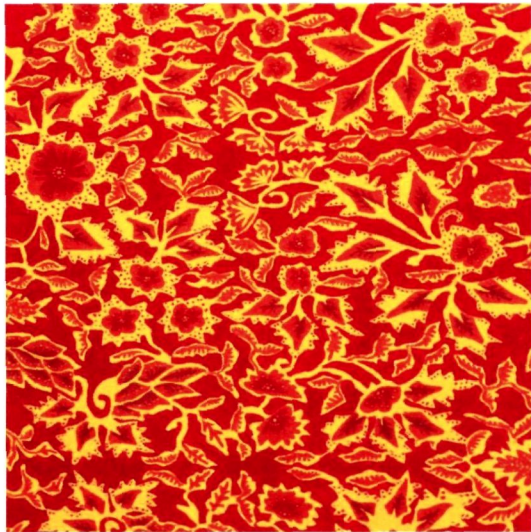

RONA

Muhammad Firdaus bin Ishak
(2012218024) | Warm and Cool Colour
Acrylic on Canvas | 61 cm x 61 cm
2014