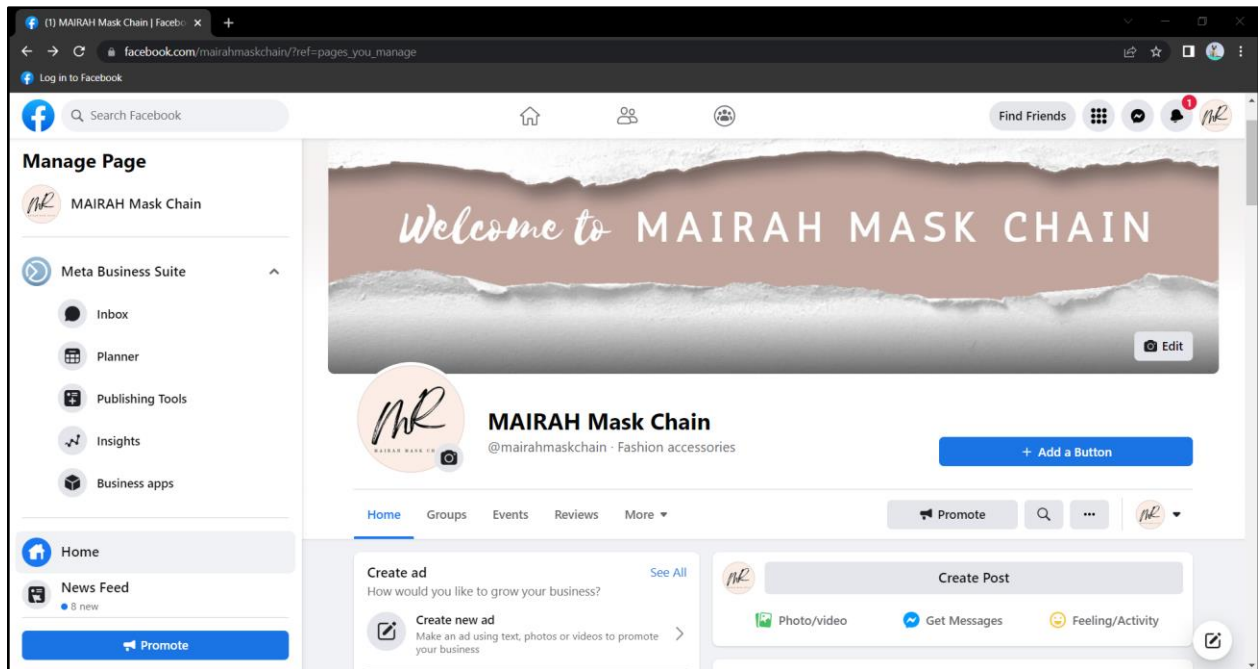

3) FACEBOOK

a) Creating Facebook Page