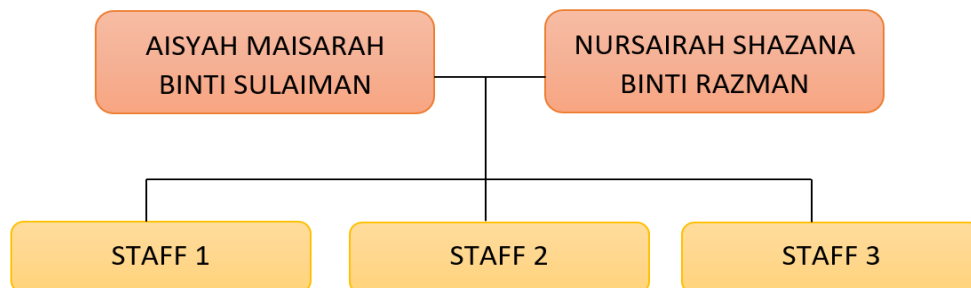

2) INTRODUCTION OF BUSINESS

a) Name and Address of Business

The name of our business is Mairah Mask Chain. The premise of our business is located at

b) Organizational Chart

c) Mission and Vision

Our mission at Mairah Mask Chain is to create a mask chain that will make it simpler for a customer to wear a mask without difficulty. Next, our vision for Mairah Mask Chain is to assist consumers in taking care of their health during the COVID-19 endemic.