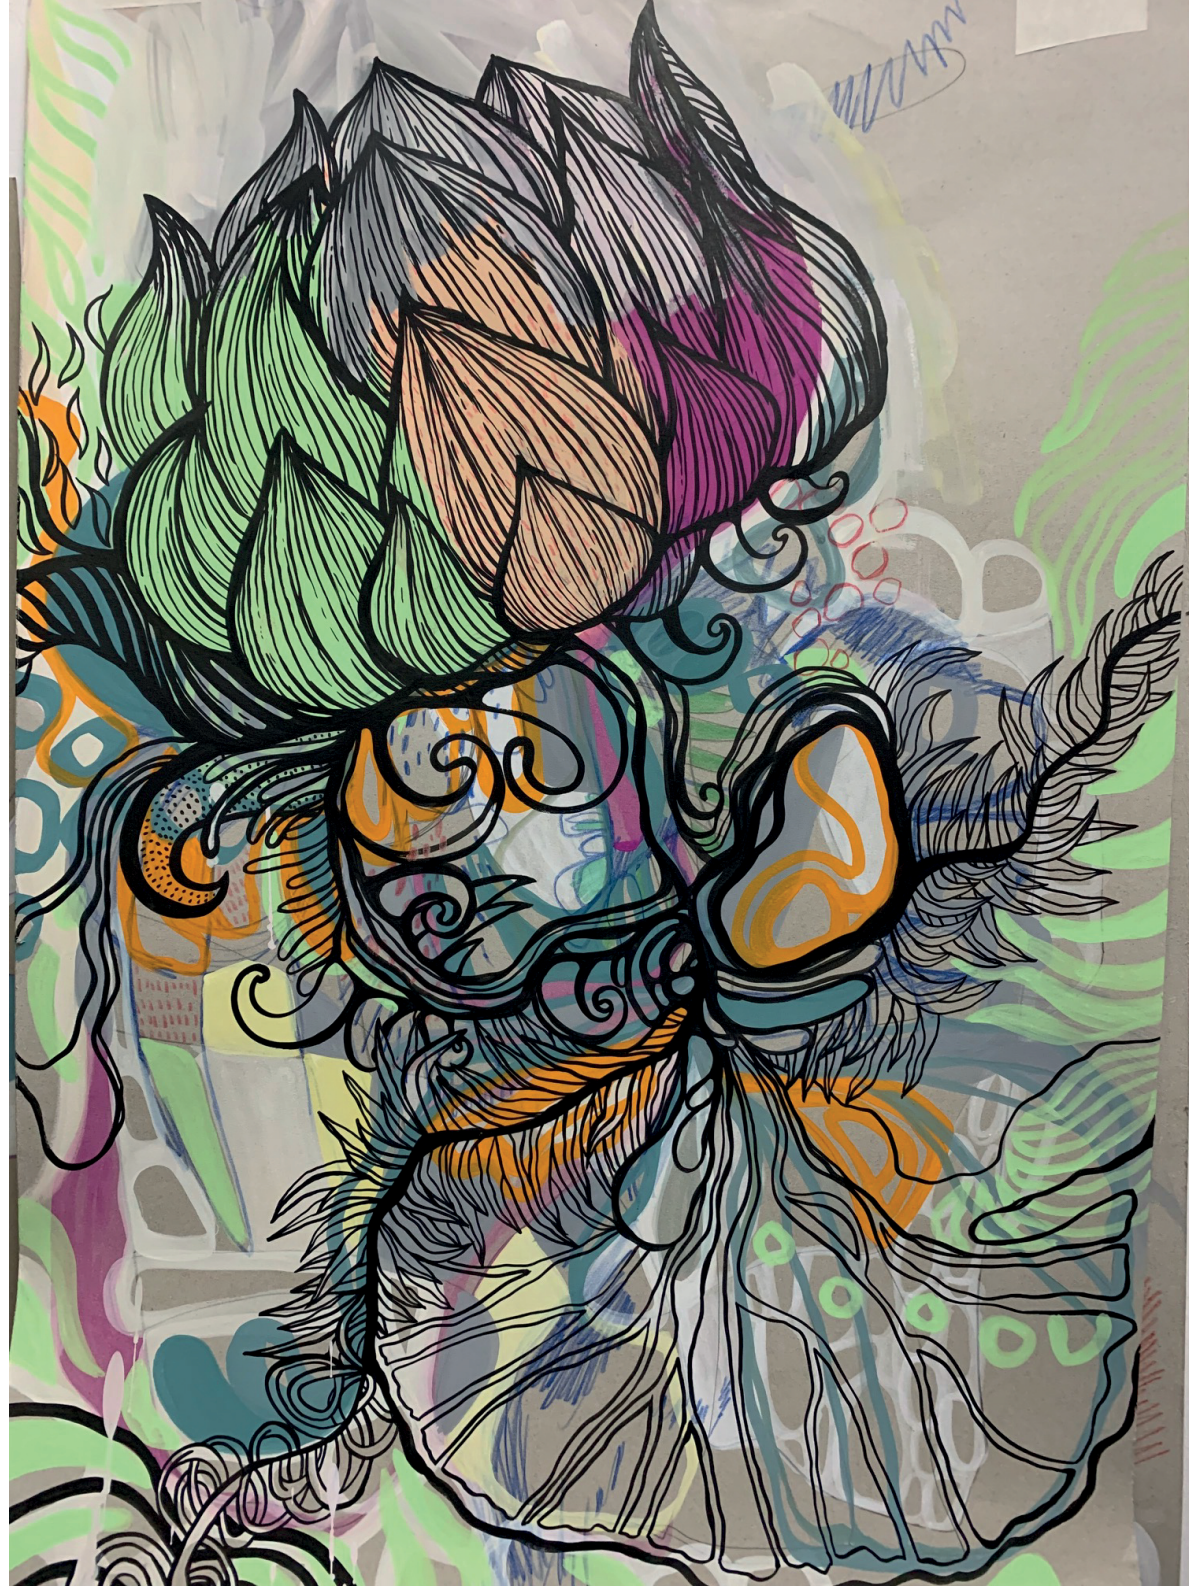

Rozarina Johari

A Dialogue with Sacred Lotus

A dialogue with sacred lotus is an illustration representing power within a fragile body. It resembles a woman's radiance, a mother or a female figure as being resilient despite undergoing difficulties in life and all harsh surroundings.

Lotus flower is known to grow out of the muddy water, but in the end, gracefully emerged onto the surface with exquisite pureness. Untouched by mud, it is born in. Dirt is unable to manipulate the colour of each gentle petals. It somehow indicates the strength, the energy of not getting influenced by the water condition. The sacred lotus signifies renewed bloom that surfaces filled with purity; the softness that gives a calm vibe and its form is purely exquisite. Each day is like a whispered mantra, sacred lotus sends a message of how we, human, man or woman, should not be impressed by the situation or people's words against ourselves.

A Dialogue with Sacred Lotus

Chinese Ink Pencil, Colour Pencil,
Poster Colour on Boxboard
55 cm X 79 cm
IG : Rozarinajohari
rozarinajohari@gmail.com