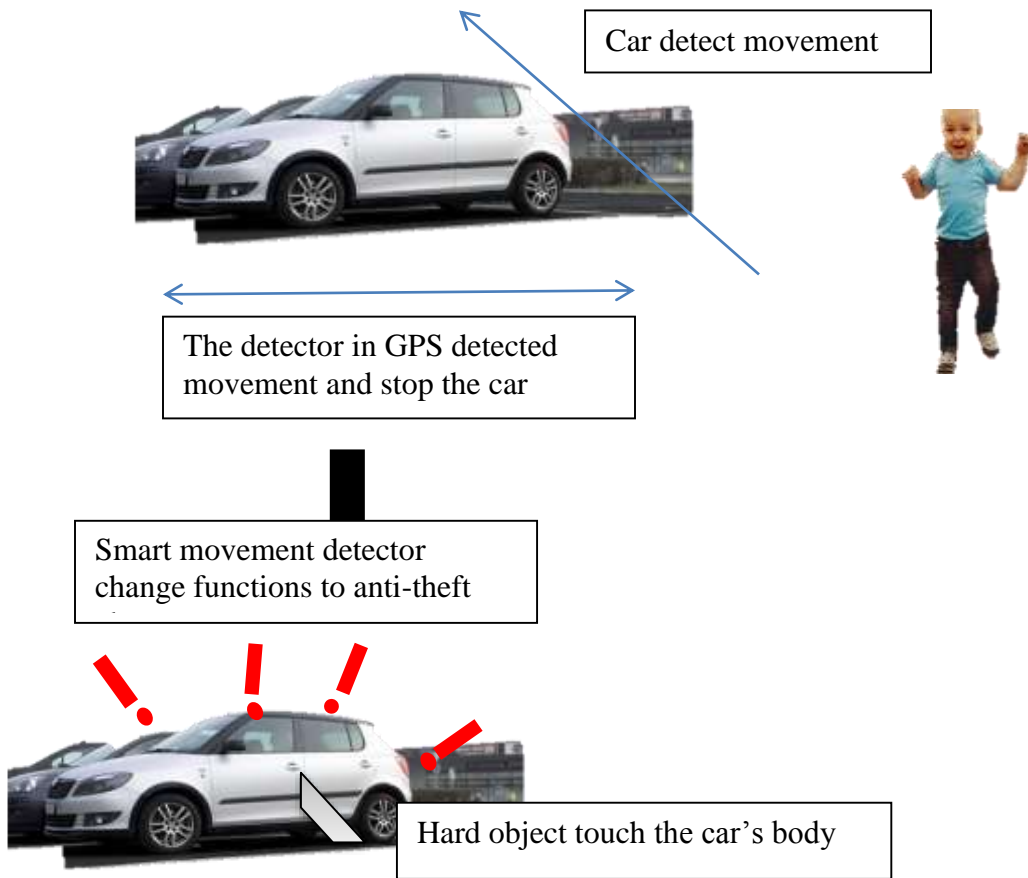

Alarm stop when it feel no hard, sharp or unusual touch on the cars body.

2.6 This product will be updated time to time until when someone in danger the smart detector can link directly to emergency number. Other then that, our company also will try to create and application which when we forget where we put our cars or the keys alarm have broken, a person can trace their cars using their smartphone only.