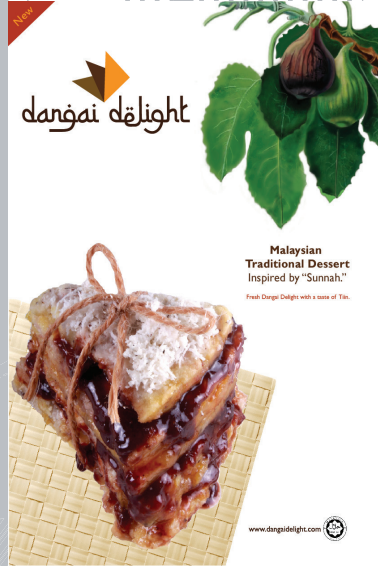

  
mindareka

Name: Nur Zalikha Binti Ismail  
 Project Title: Dangai Delight  
 Tagline: Malaysian Traditional Dessert Inspired by "Sunnah"  
 Product Description: Malaysian traditional dessert