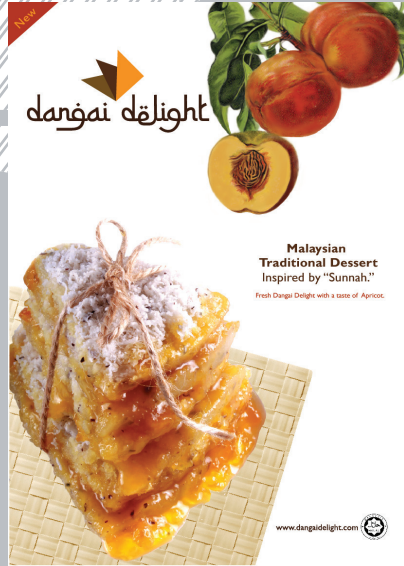

  
mindareka

Name: Nur Zalikha Binti Ismail  
 Project Title: Dangai Delight  
 Tagline: Malaysian Traditional Dessert Inspired by "Sunnah"  
 Product Description: Malaysian traditional dessert