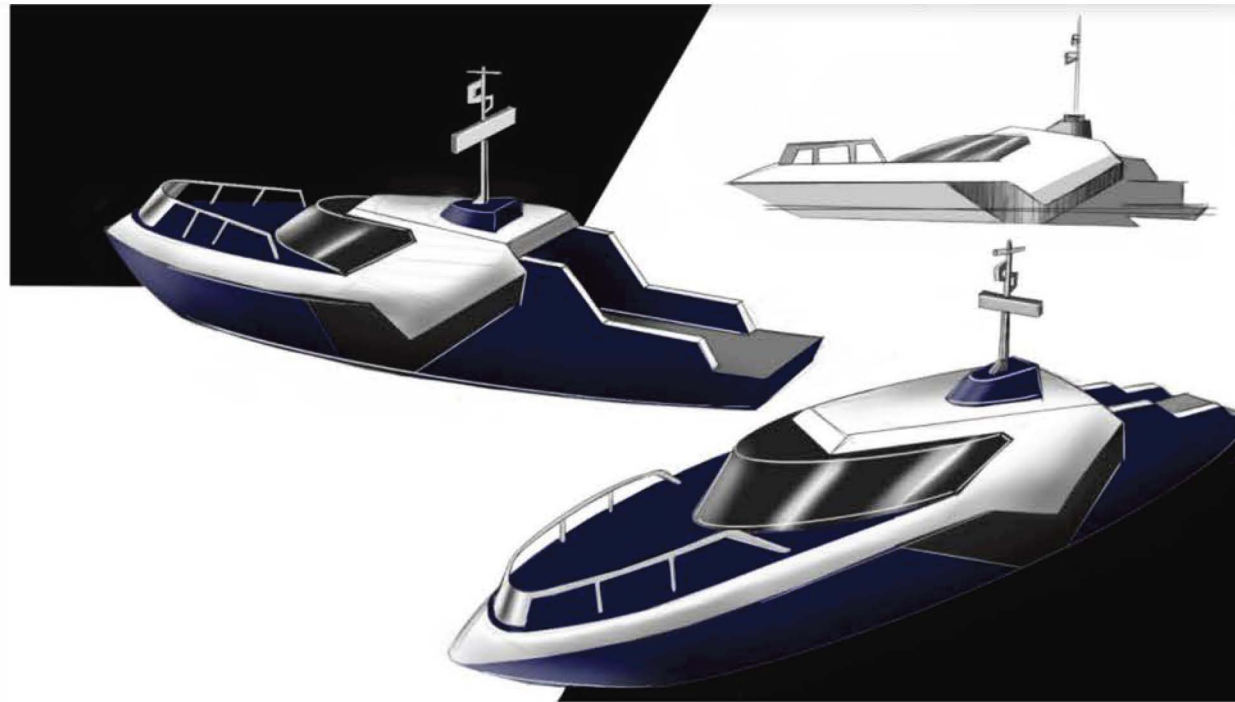

JAGUH

CUSTOMS PATROL BOAT (TRANSPORT DESIGN)

Design Advisor : MR MOHD TAUFIK ZULKEFLI

JAGUH is a patrol boat specially designed for the purpose of patrol & rescue during operation or accidents that occur on or in the water whether in a river, lake, or sea. It has the latest features such as radar, GPS & advanced computer system to monitor the condition of the boat & during operation. The boat uses a high-powered engine that allows it to move faster & allows any operation to run smoothly.

Its various functions coupled with advanced features make this boat a practical boat and suitable for use in any operation or situation. Indeed, JAGUH is the long-awaited patrol boat by those who need a water vehicle that meets their needs.