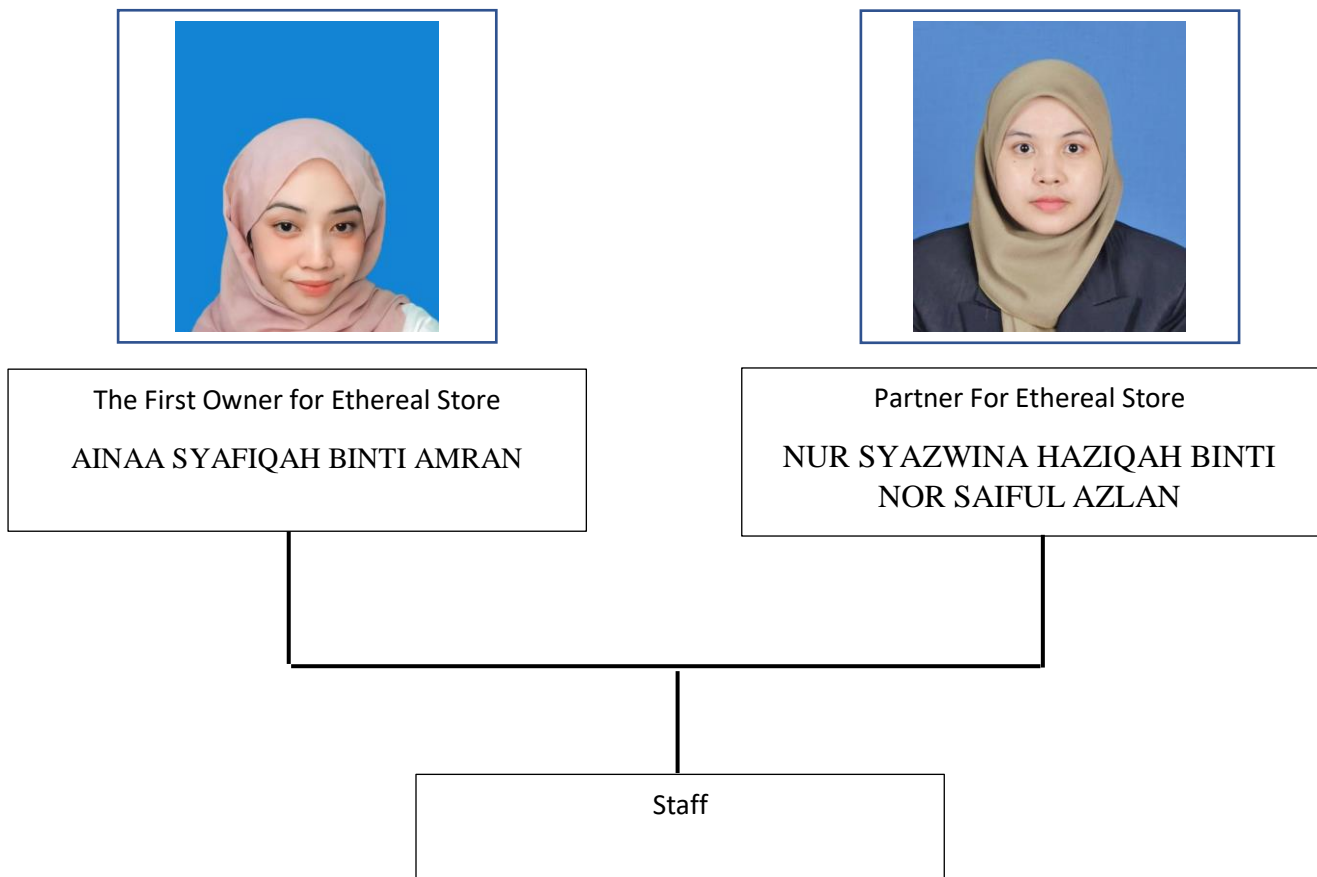

4.2 Organization Chart

Partnership enterprise form. This is due to the fact that this enterprise has been built in two characters and it is also a small enterprise. Therefore, this business enterprise chart consists of owner and partnership enterprises.