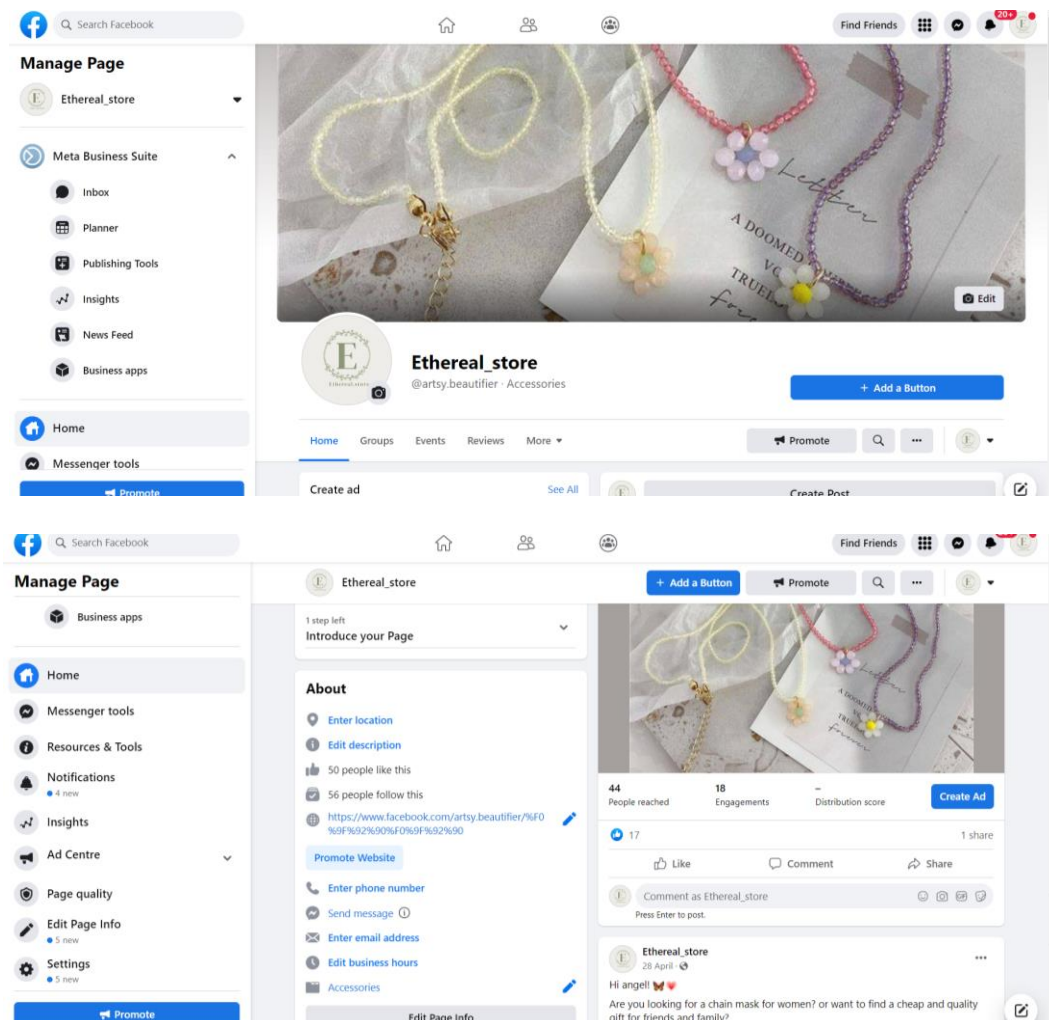

5.0 Facebook (FB)

We developed our own business Facebook page as a start-up to attract more customers outside of our existing contacts. This company page has the potential to bring in more clients from all around the world to try and buy our products.

Our Facebook pages are easily accessible. Customers will be able to access our sites by simply typing the phrase "Ethereal" and will be able to follow and like the things we produce. Customers can now access information via social media with the touch of a fingertip. Without a doubt, we can use our Facebook profile to post teasers for upcoming products and simultaneously publish the product on our page for our customers to see.

- **5.1 Creating Facebook (FB) page**